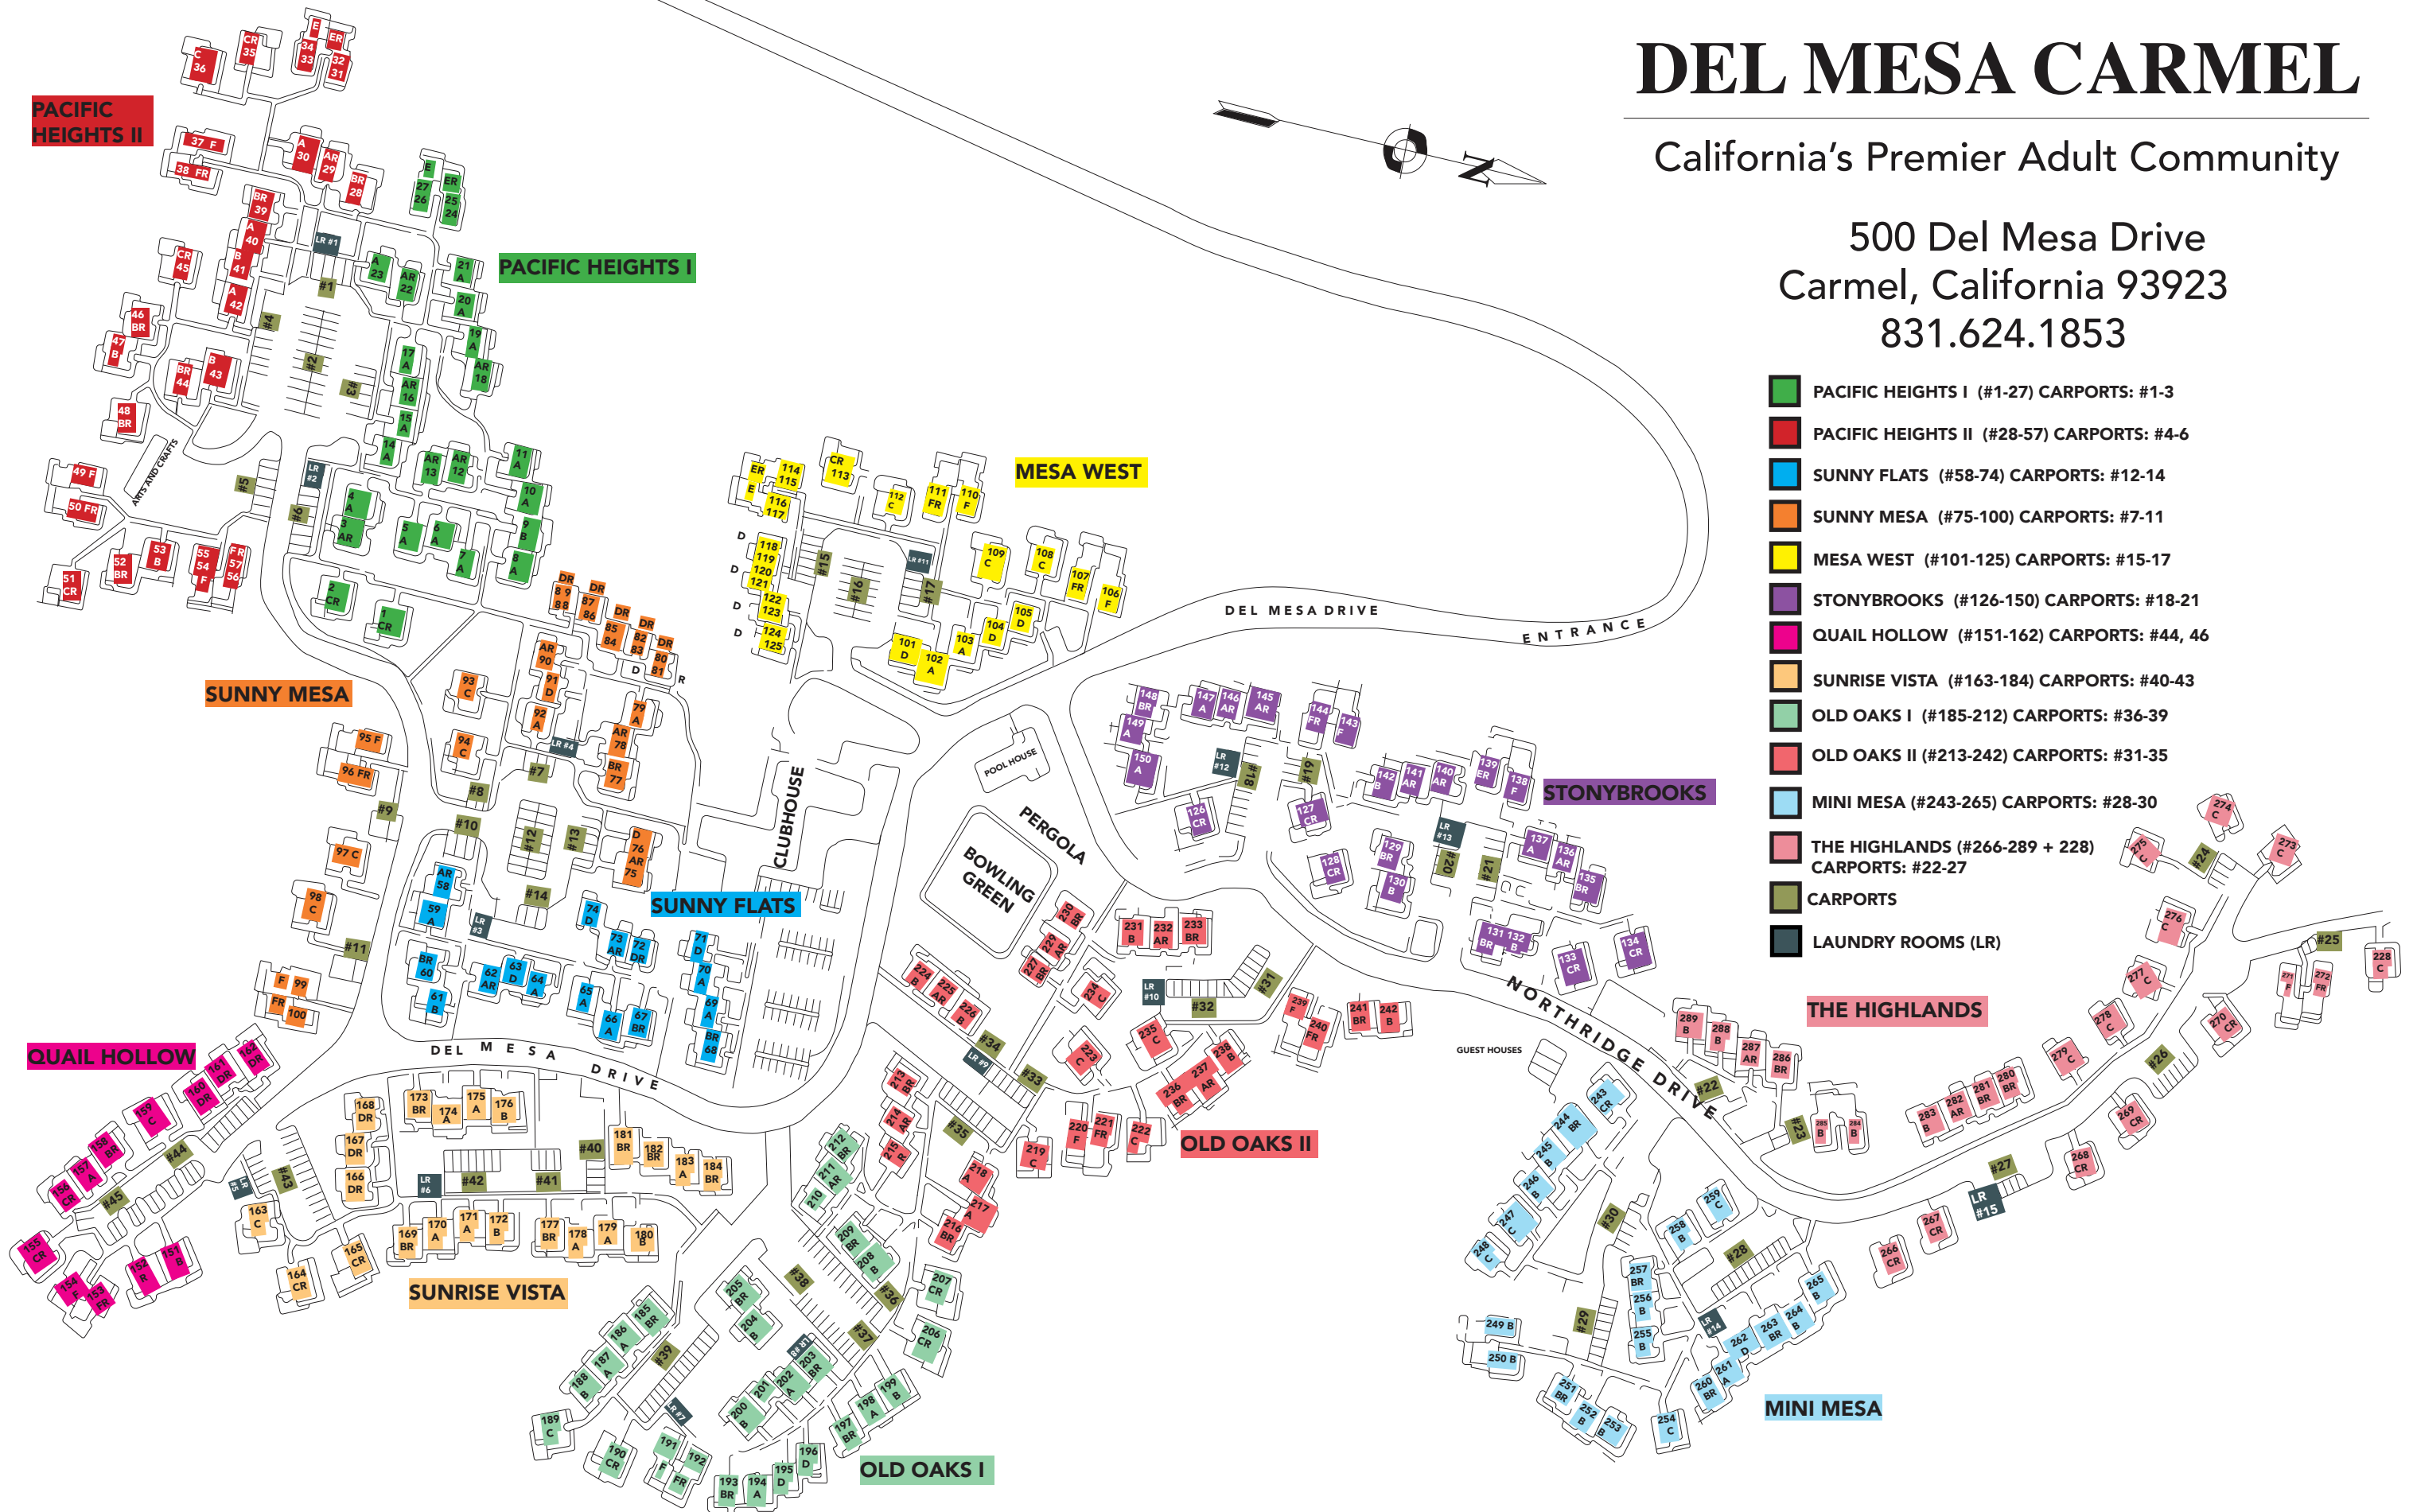

DEL MESA CARMEL

California's Premier Adult Community

500 Del Mesa Drive
Carmel, California 93923
831.624.1853

- PACIFIC HEIGHTS I (#1-27) CARPORTS: #1-3**
- PACIFIC HEIGHTS II (#28-57) CARPORTS: #4-6**
- SUNNY FLATS (#58-74) CARPORTS: #12-14**
- SUNNY MESA (#75-100) CARPORTS: #7-11**
- MESA WEST (#101-125) CARPORTS: #15-17**
- STONYBROOKS (#126-150) CARPORTS: #18-21**
- QUAIL HOLLOW (#151-162) CARPORTS: #44, 46**
- SUNRISE VISTA (#163-184) CARPORTS: #40-43**
- OLD OAKS I (#185-212) CARPORTS: #36-39**
- OLD OAKS II (#213-242) CARPORTS: #31-35**
- MINI MESA (#243-265) CARPORTS: #28-30**
- THE HIGHLANDS (#266-289 + 228) CARPORTS: #22-27**
- CARPORTS**
- LAUNDRY ROOMS (LR)**